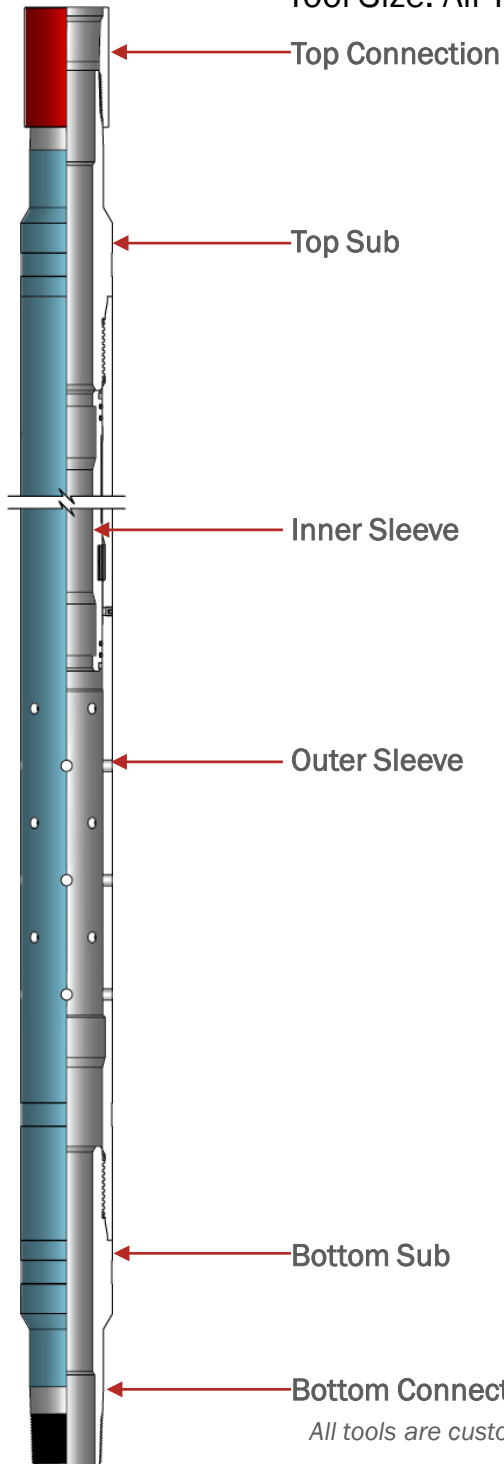

Annular Communication Tool

Tool Type: ACT
Tool Size: All Tool Sizes

All tools are custom designed. Customer would receive technical data sheet with actual dimensions, threads and performance data.

**CORE
DESIGN**