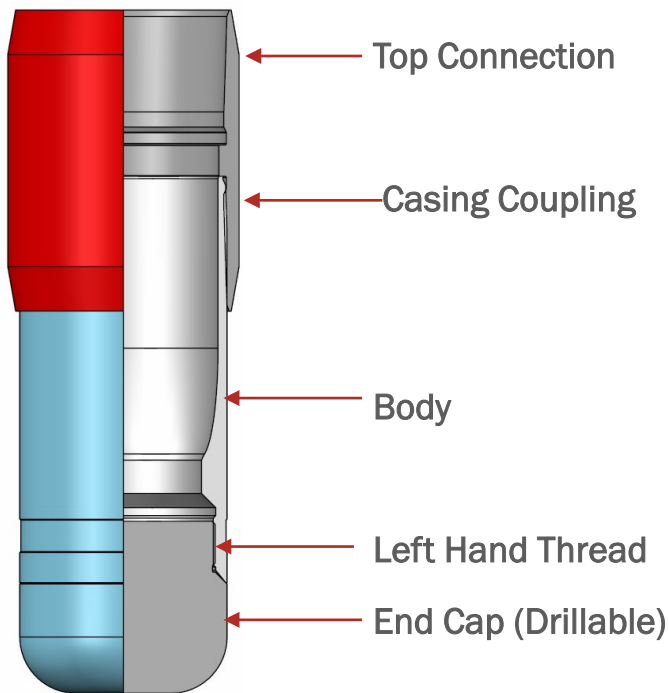

# Bull Nose Shoe

Tool Type: BNS

Tool Size: All Tool Sizes

*All tools are custom designed. Customer would receive technical data sheet with actual dimensions, threads and performance data.*

**CORE  
DESIGN**