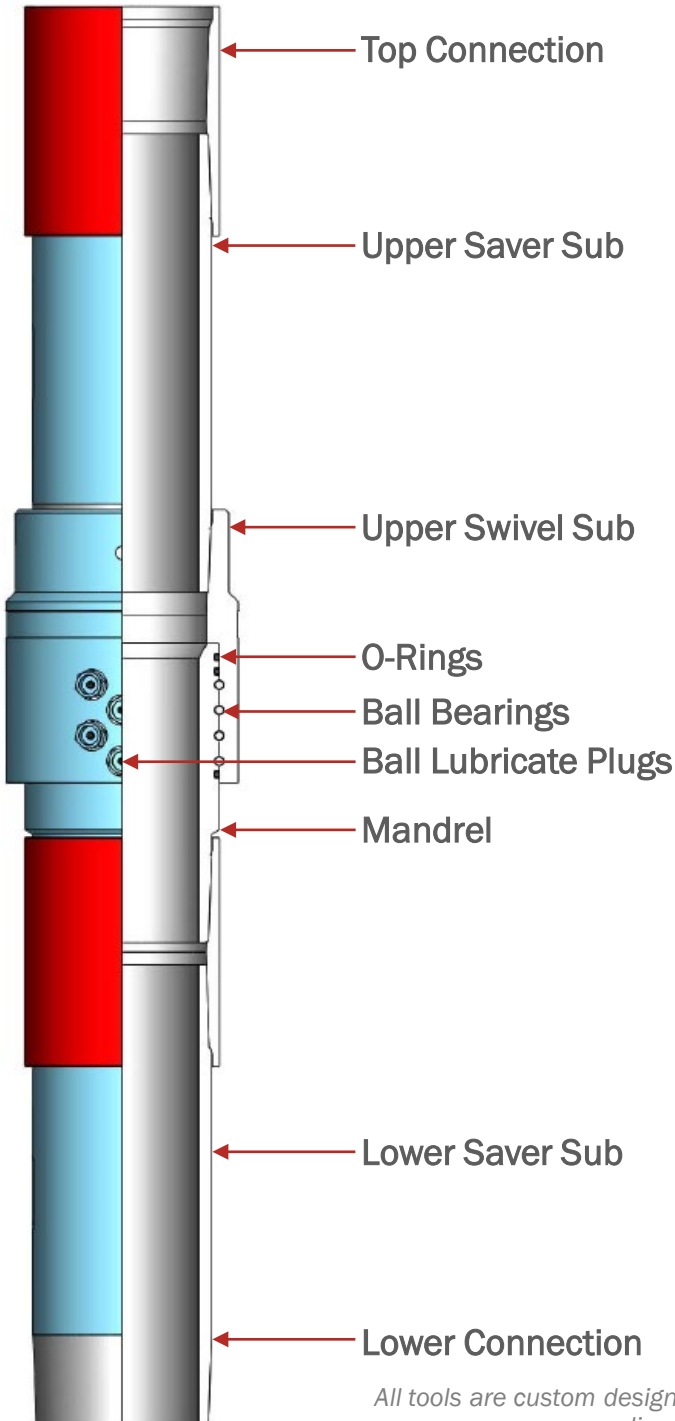

Casing Swivel

Tool Type: CDL-SWV
Tool Size: All Tool Sizes

All tools are custom designed. Customer would receive technical data sheet with actual dimensions, threads and performance data.

**CORE
DESIGN**