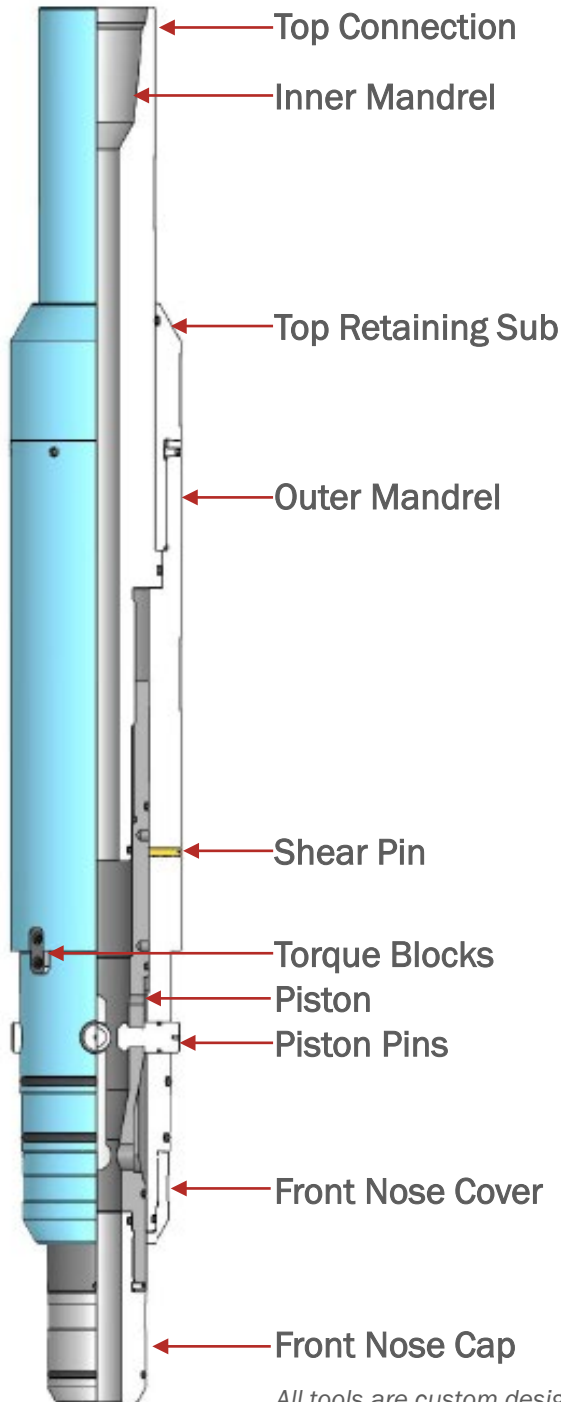

# Mechanical Obtain Tool for RBP

Tool Type: MOT for RBP  
Tool Size: All Tool Sizes

*All tools are custom designed. Customer would receive technical data sheet with actual dimensions, threads and performance data.*