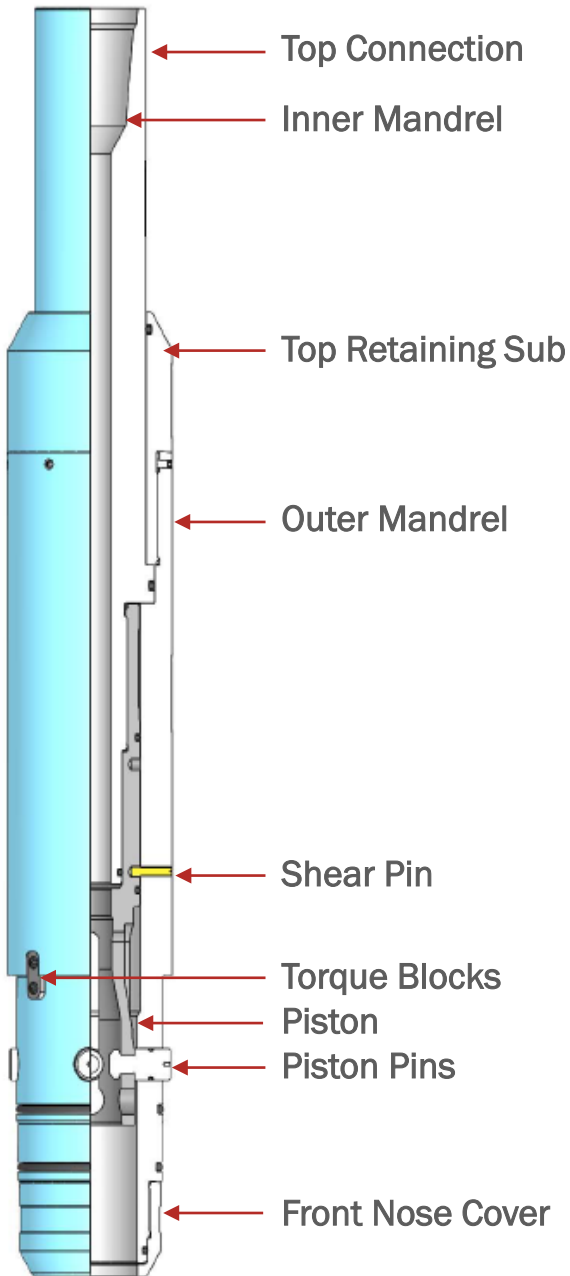

Mechanical Obtain Tool

Tool Type: MOT
Tool Size: All Tool Sizes

All tools are custom designed. Customer would receive technical data sheet with actual dimensions, threads and performance data.

**CORE
DESIGN**