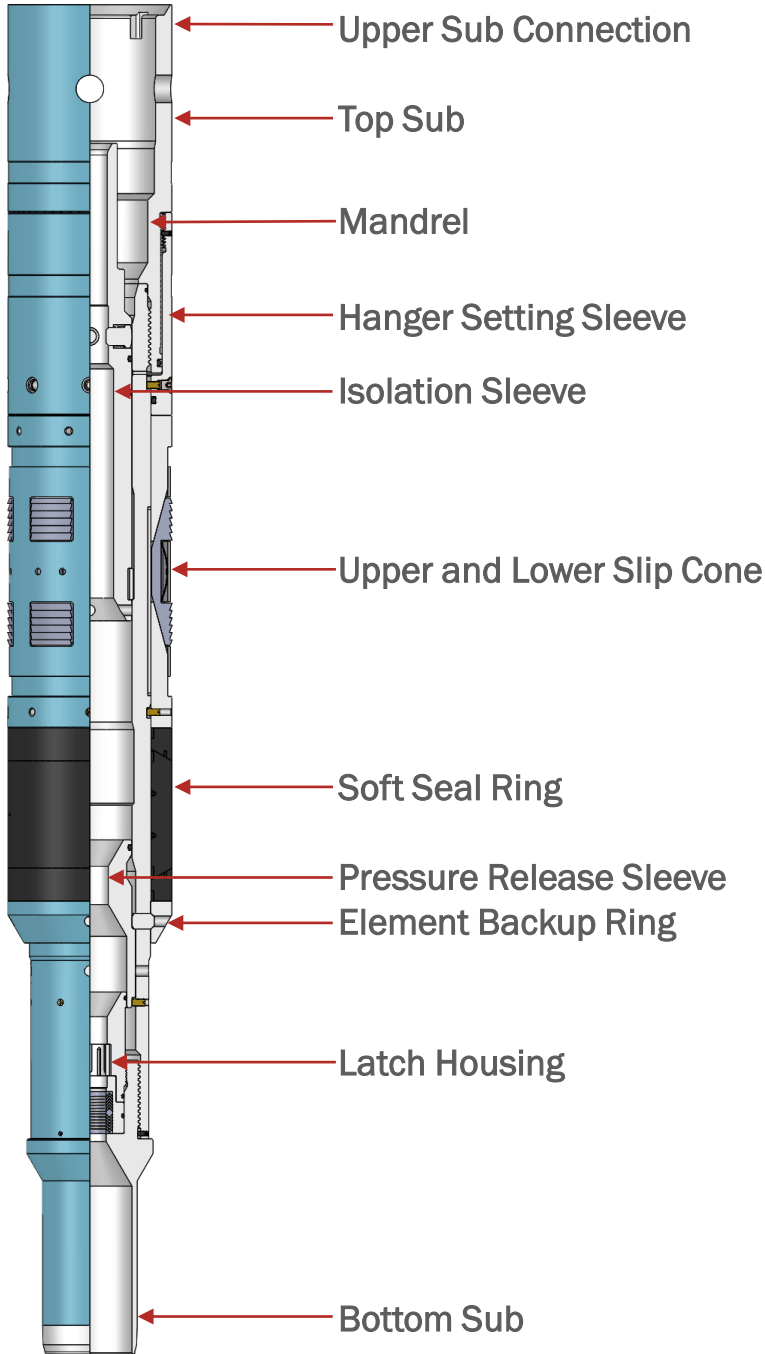

Retrievable Bridge Plug – One Trip System

Tool Type: RBP-OTS
Tool Size: All Tool Sizes

All tools are custom designed. Customer would receive technical data sheet with actual dimensions, threads and performance data.