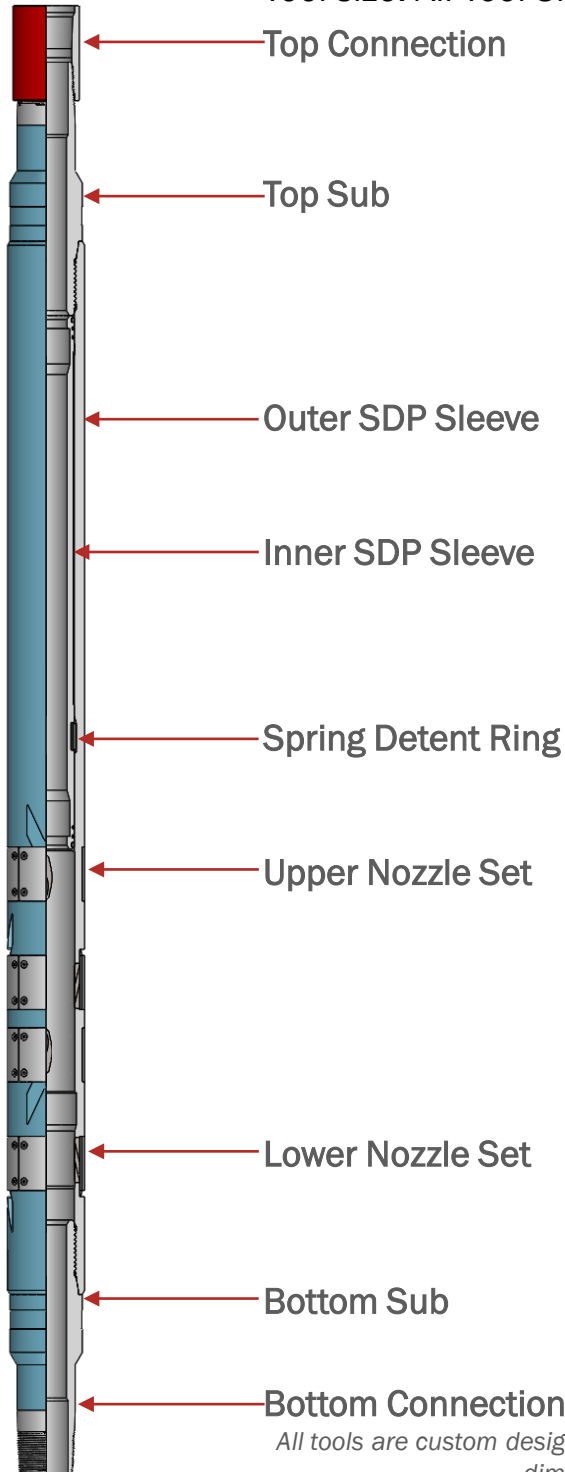

Staging Diverter Pup

Tool Type: SDP
Tool size: All Tool Sizes

All tools are custom designed. Customer would receive technical data sheet with actual dimensions, threads and performance data.

**CORE
DESIGN**