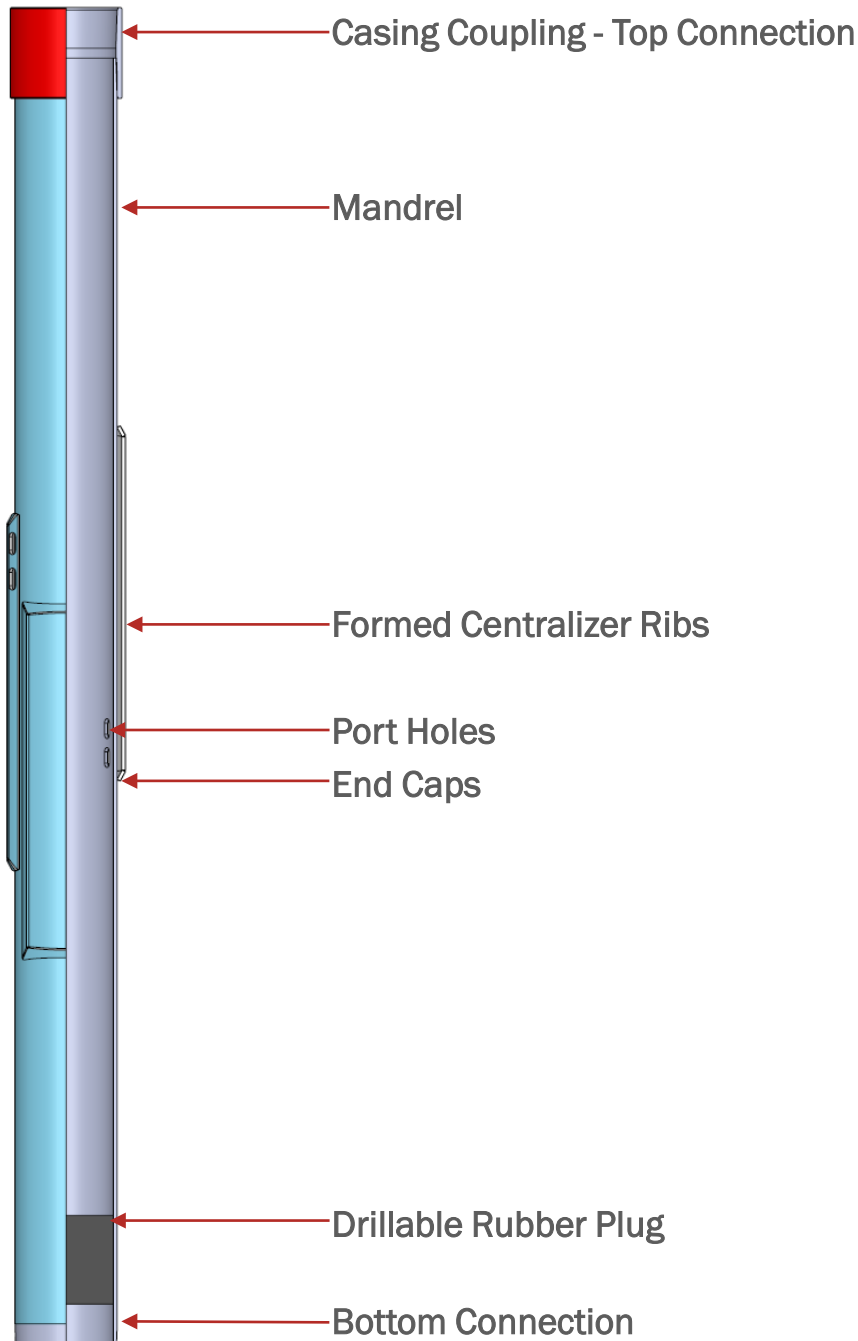

Cement Diverter Pup – Debris Seal

Tool Type: CDP-DS

Tool Size: All Tool Sizes

All tools are custom designed. Customer would receive technical data sheet with actual dimensions, threads and performance data.