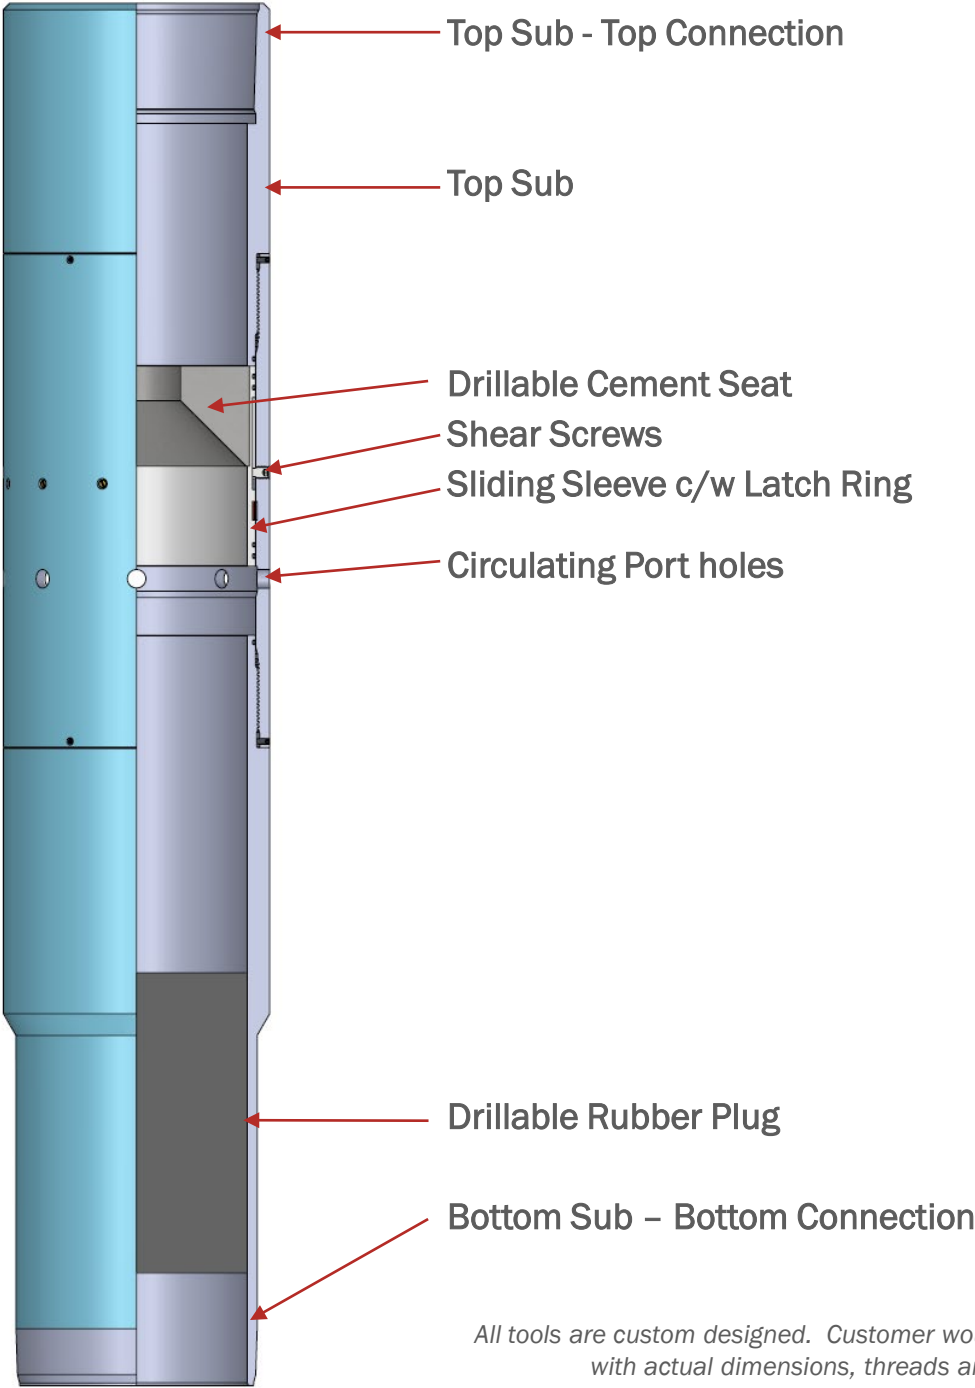

Cement Diverter Pup – Gas Seal

Tool Type: CDP-1
Tool Size: All Tool Sizes

All tools are custom designed. Customer would receive technical data sheet with actual dimensions, threads and performance data.