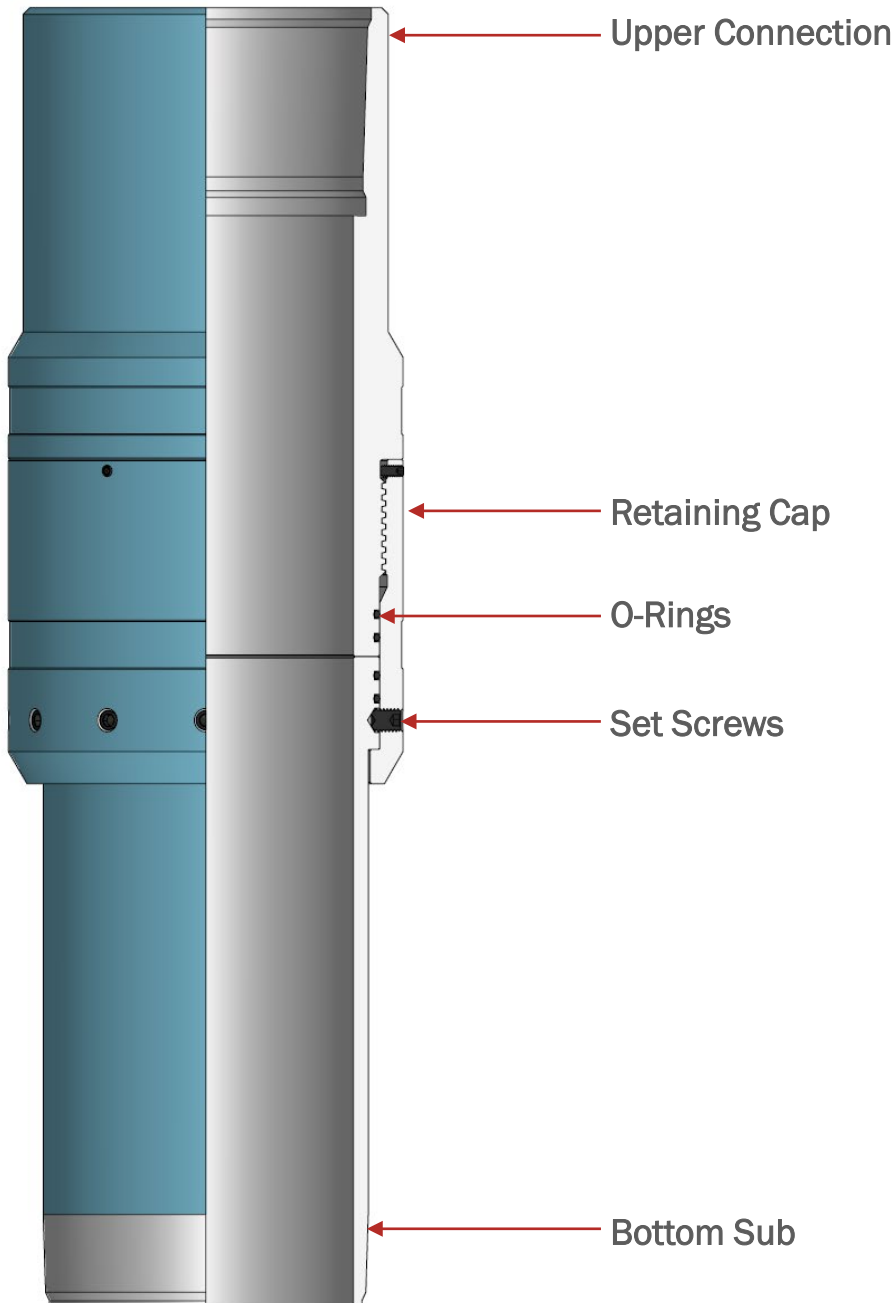

Instrumentation Orientation Swivel

Tool Type: IOS

Tool Size: All Tool Types

All tools are custom designed. Customer would receive technical data sheet with actual dimensions, threads and performance data.