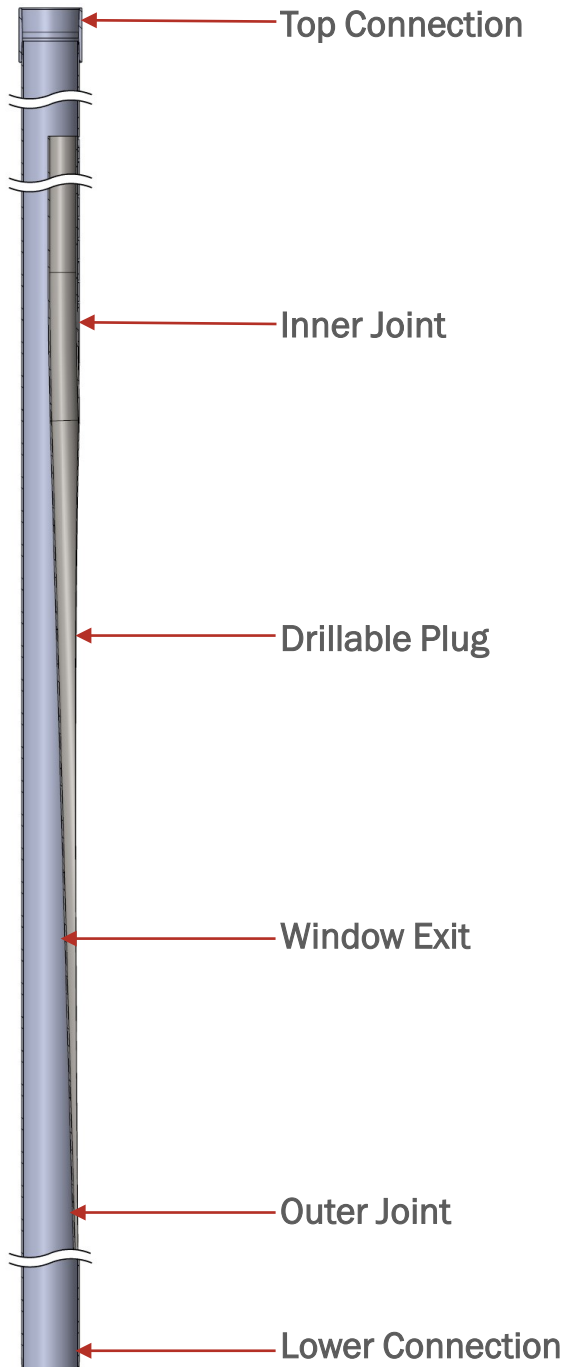

Multilateral Window Level 6

Tool Type: MW6

Tool Size: All Tool Types

All tools are custom designed. Customer would receive technical data sheet with actual dimensions, threads and performance data.

**CORE
DESIGN**