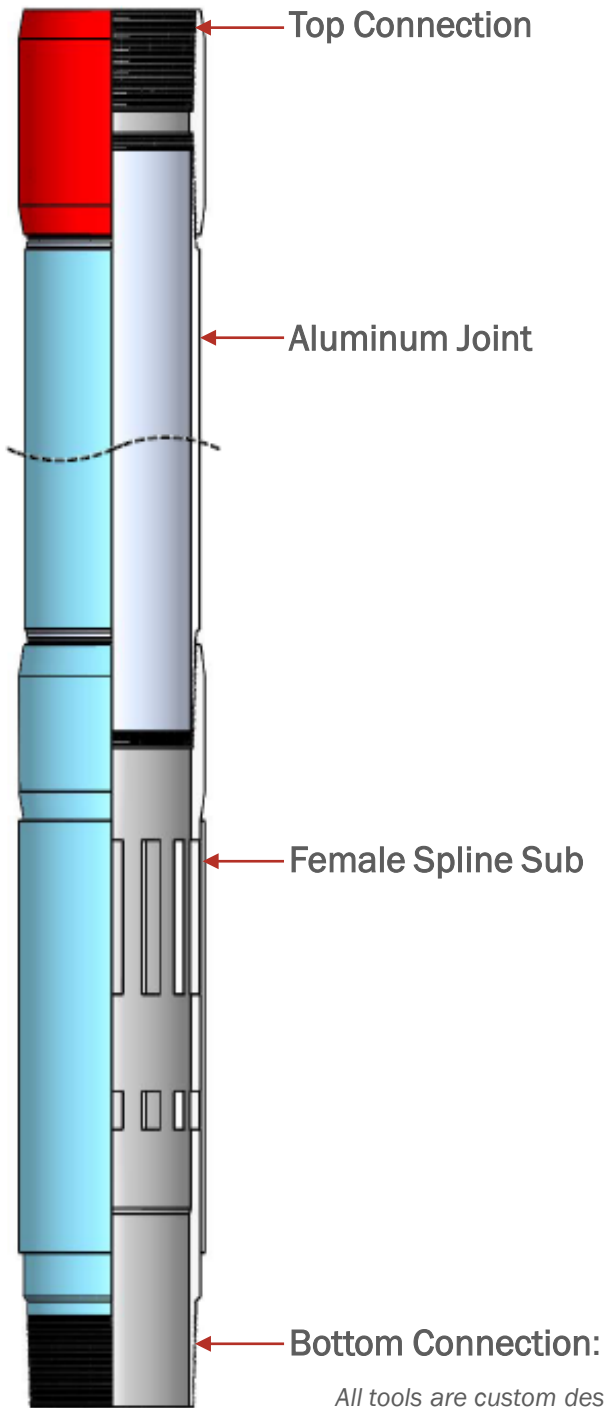

Multilateral Window Level 2

Tool Type: MW2

Tool Size: All Tool Types

All tools are custom designed. Customer would receive technical data sheet with actual dimensions, threads and performance data.

**CORE
DESIGN**