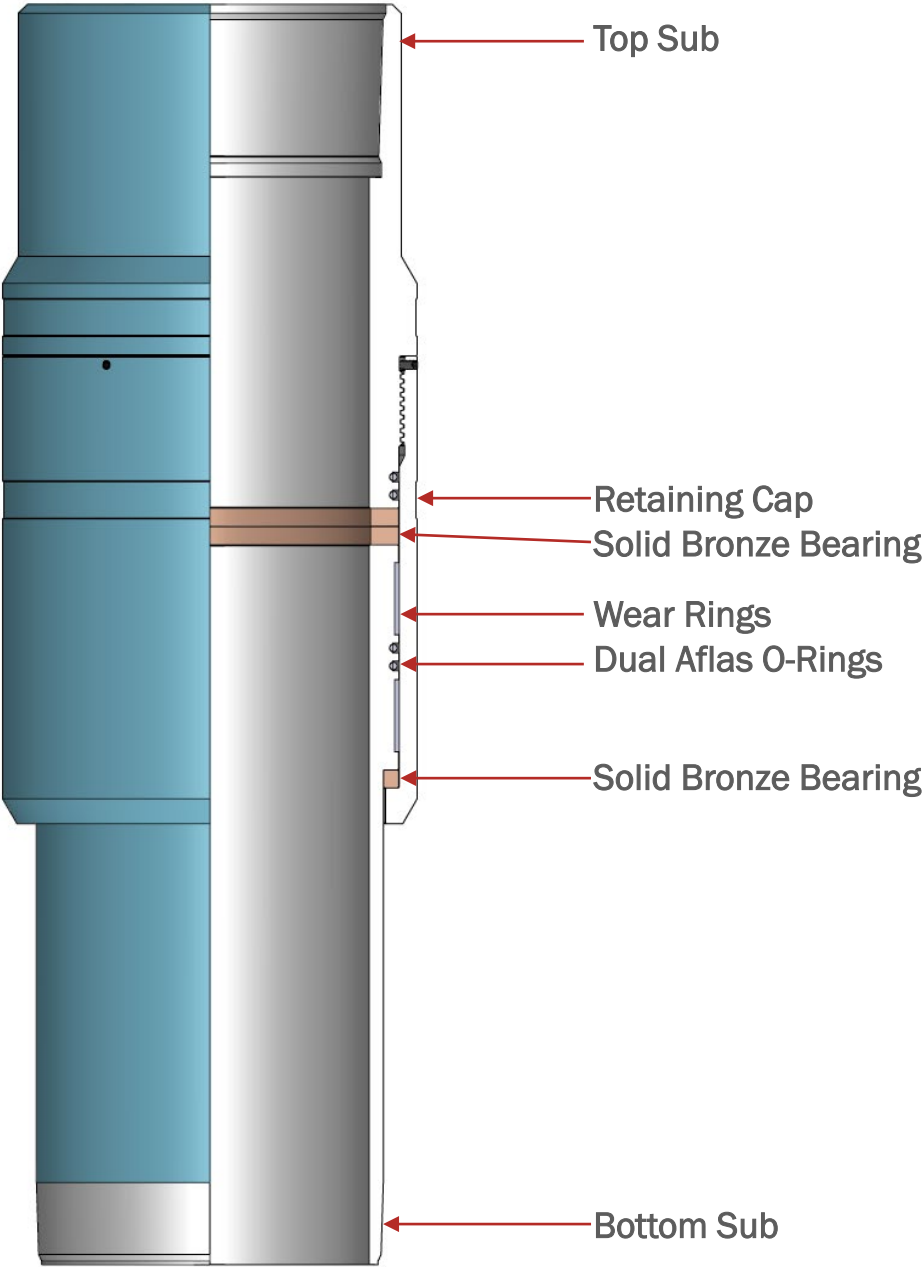

# Swivel Pup Dynamic

Tool Type: SDP  
Tool Size: All Tool Types

*All tools are custom designed. Customer would receive technical data sheet with actual dimensions, threads and performance data.*

**CORE  
DESIGN**