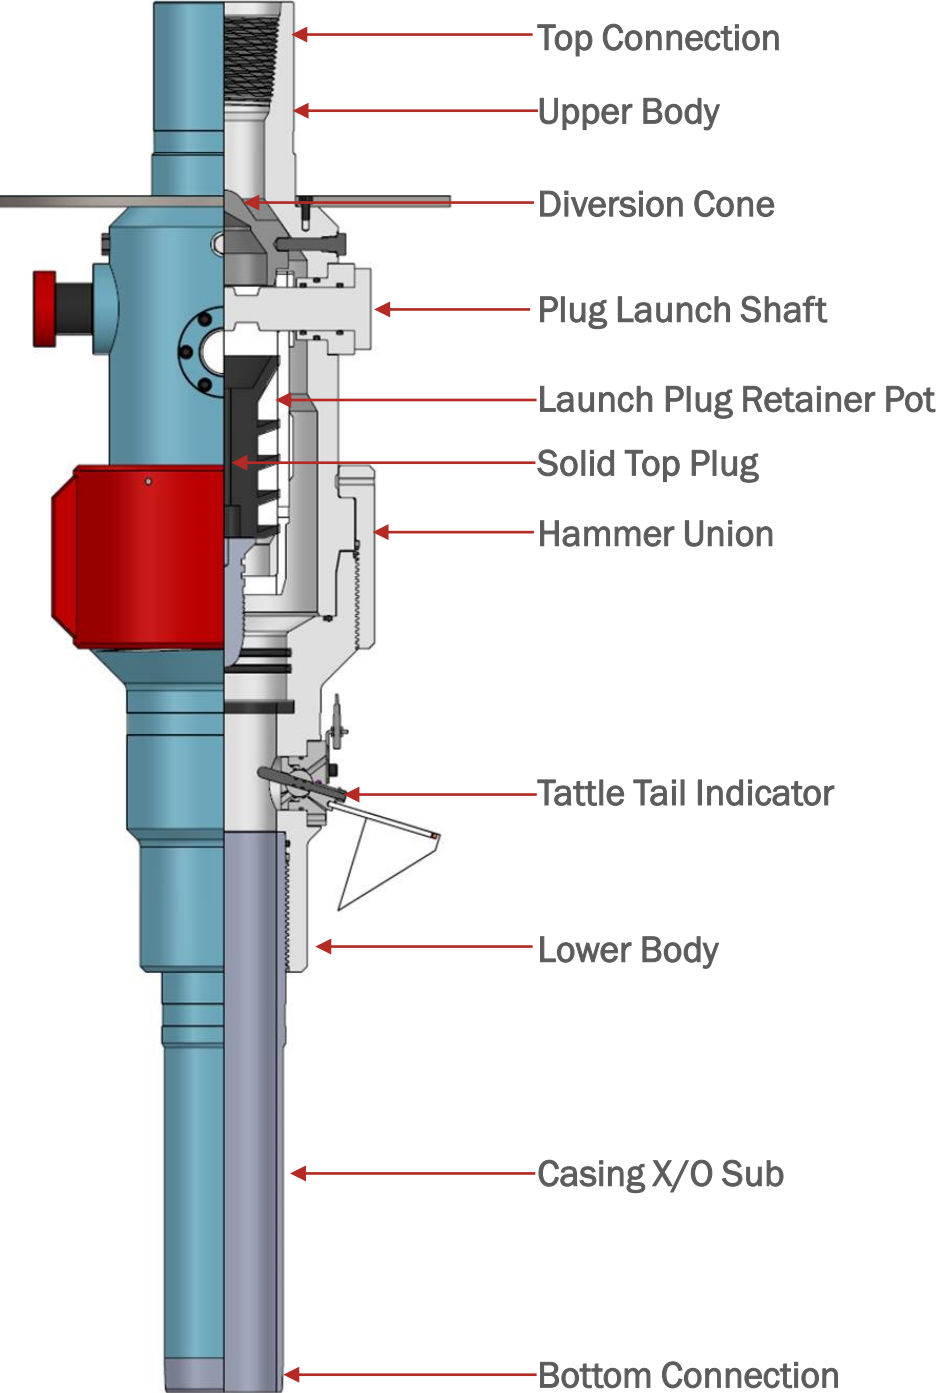

Cement Head – Pump Around Plug

Tool Type: CMT-PAP
Tool Size: All Tool Sizes

**CORE
DESIGN**

Building **STUFF** | Solutions To **Uplift Fossil Fuels**
3908 - 71 Avenue | Leduc, Alberta T9E 0R8 | (780) 986-4049 | coredesignltd.com
🇨🇦 Made in Canada | © 2021 Core Design Ltd. All Rights Reserved.