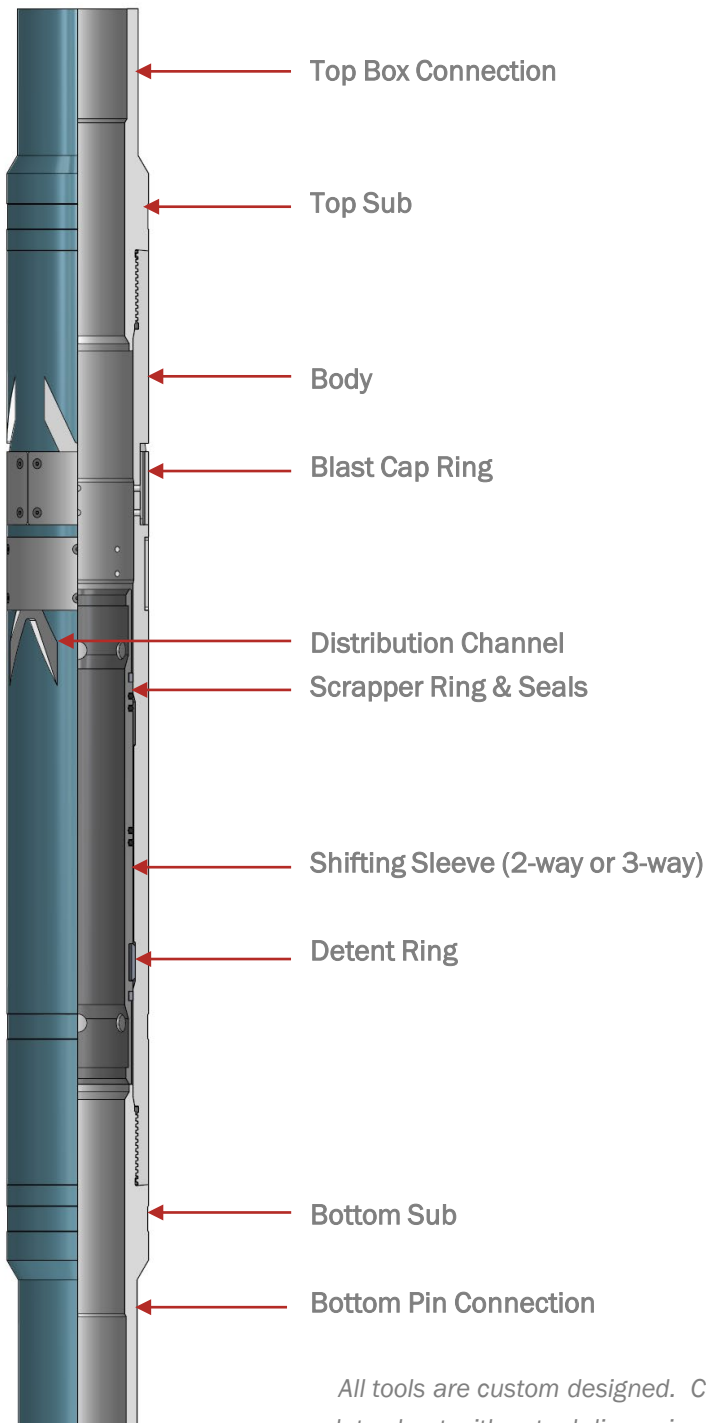

Outflow Control Device

Tool Type: CDL-OCD

Tool Size: All Tool Sizes

All tools are custom designed. Customer would receive technical data sheet with actual dimensions, threads and performance data.

**CORE
DESIGN**